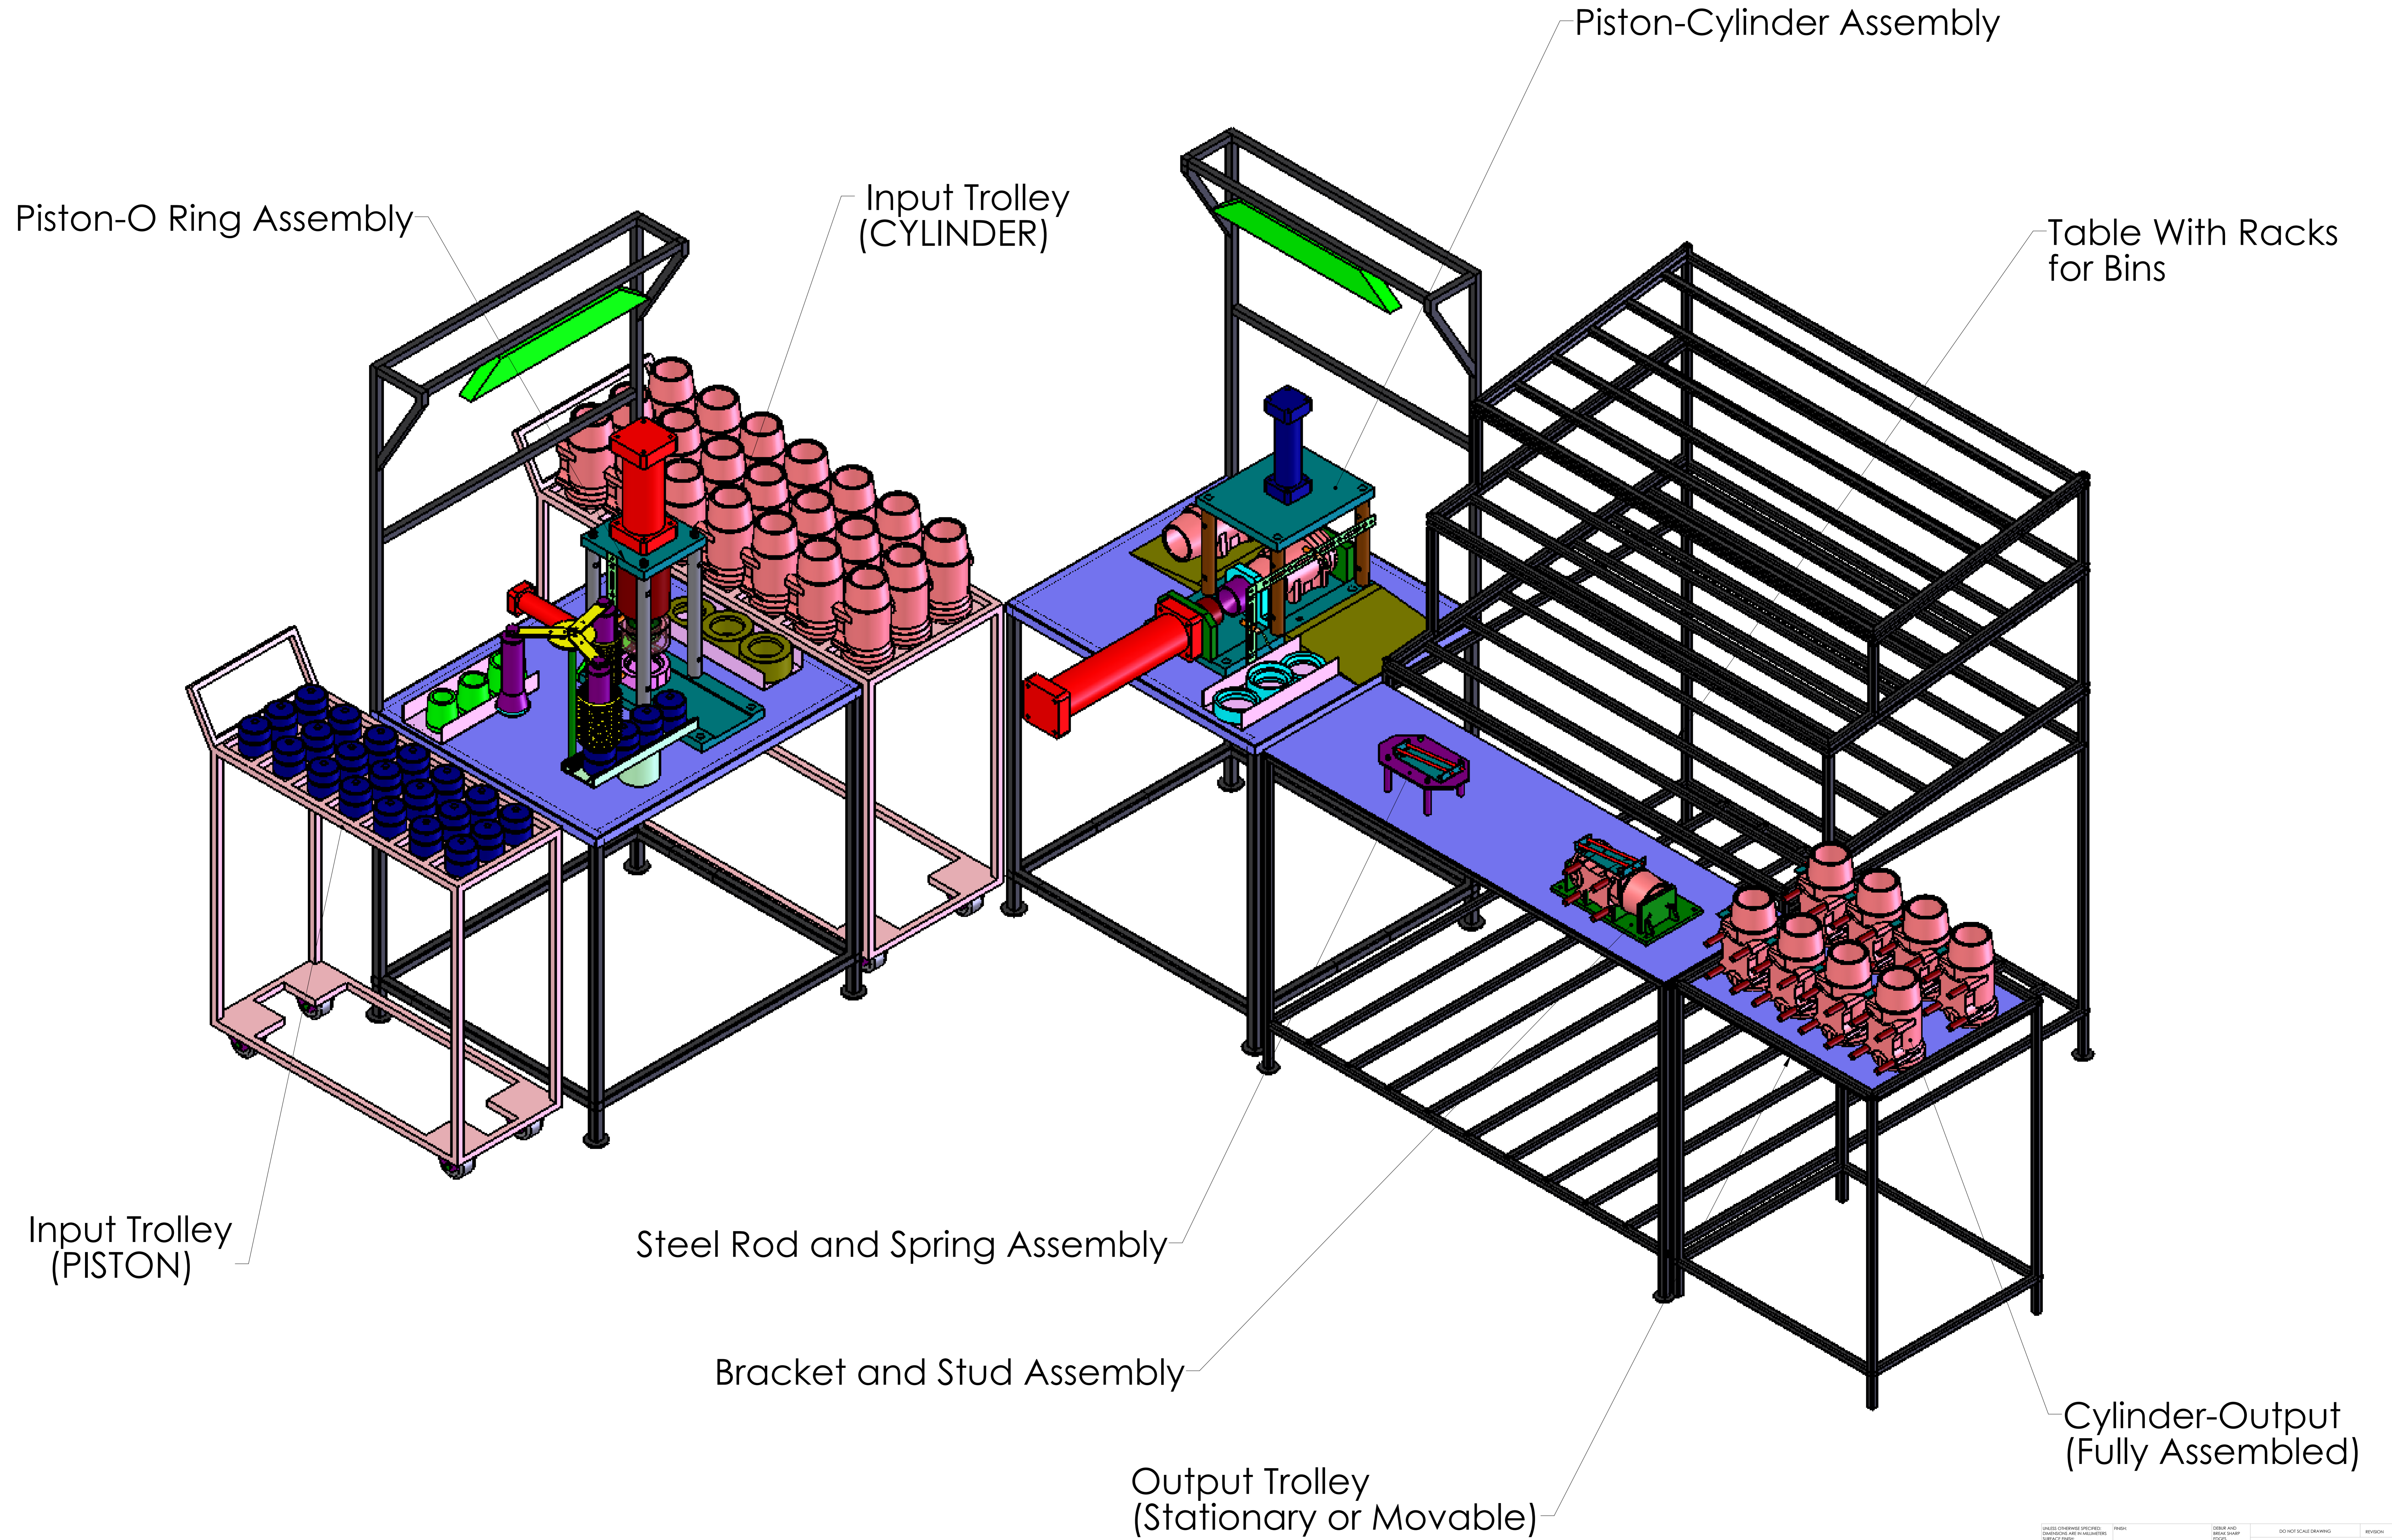

HLC-Assembly

DESIGNED BY: KMPH	DATE: 02.12.2016	DRAWN BY: KMPH	DATE: 02.12.2016	CHECKED BY: KMPH	DATE: 02.12.2016	SCALE: 1:1	PROJECT: HLC-Assembly
Kalki Mechanical Prototypes Pvt Ltd No. 199 Main Road, Nattai Nagar, Kochadai, Madurai-625016, Tamil Nadu, INDIA.							
HLC-Assembly							
KMPH/A001							
A0							